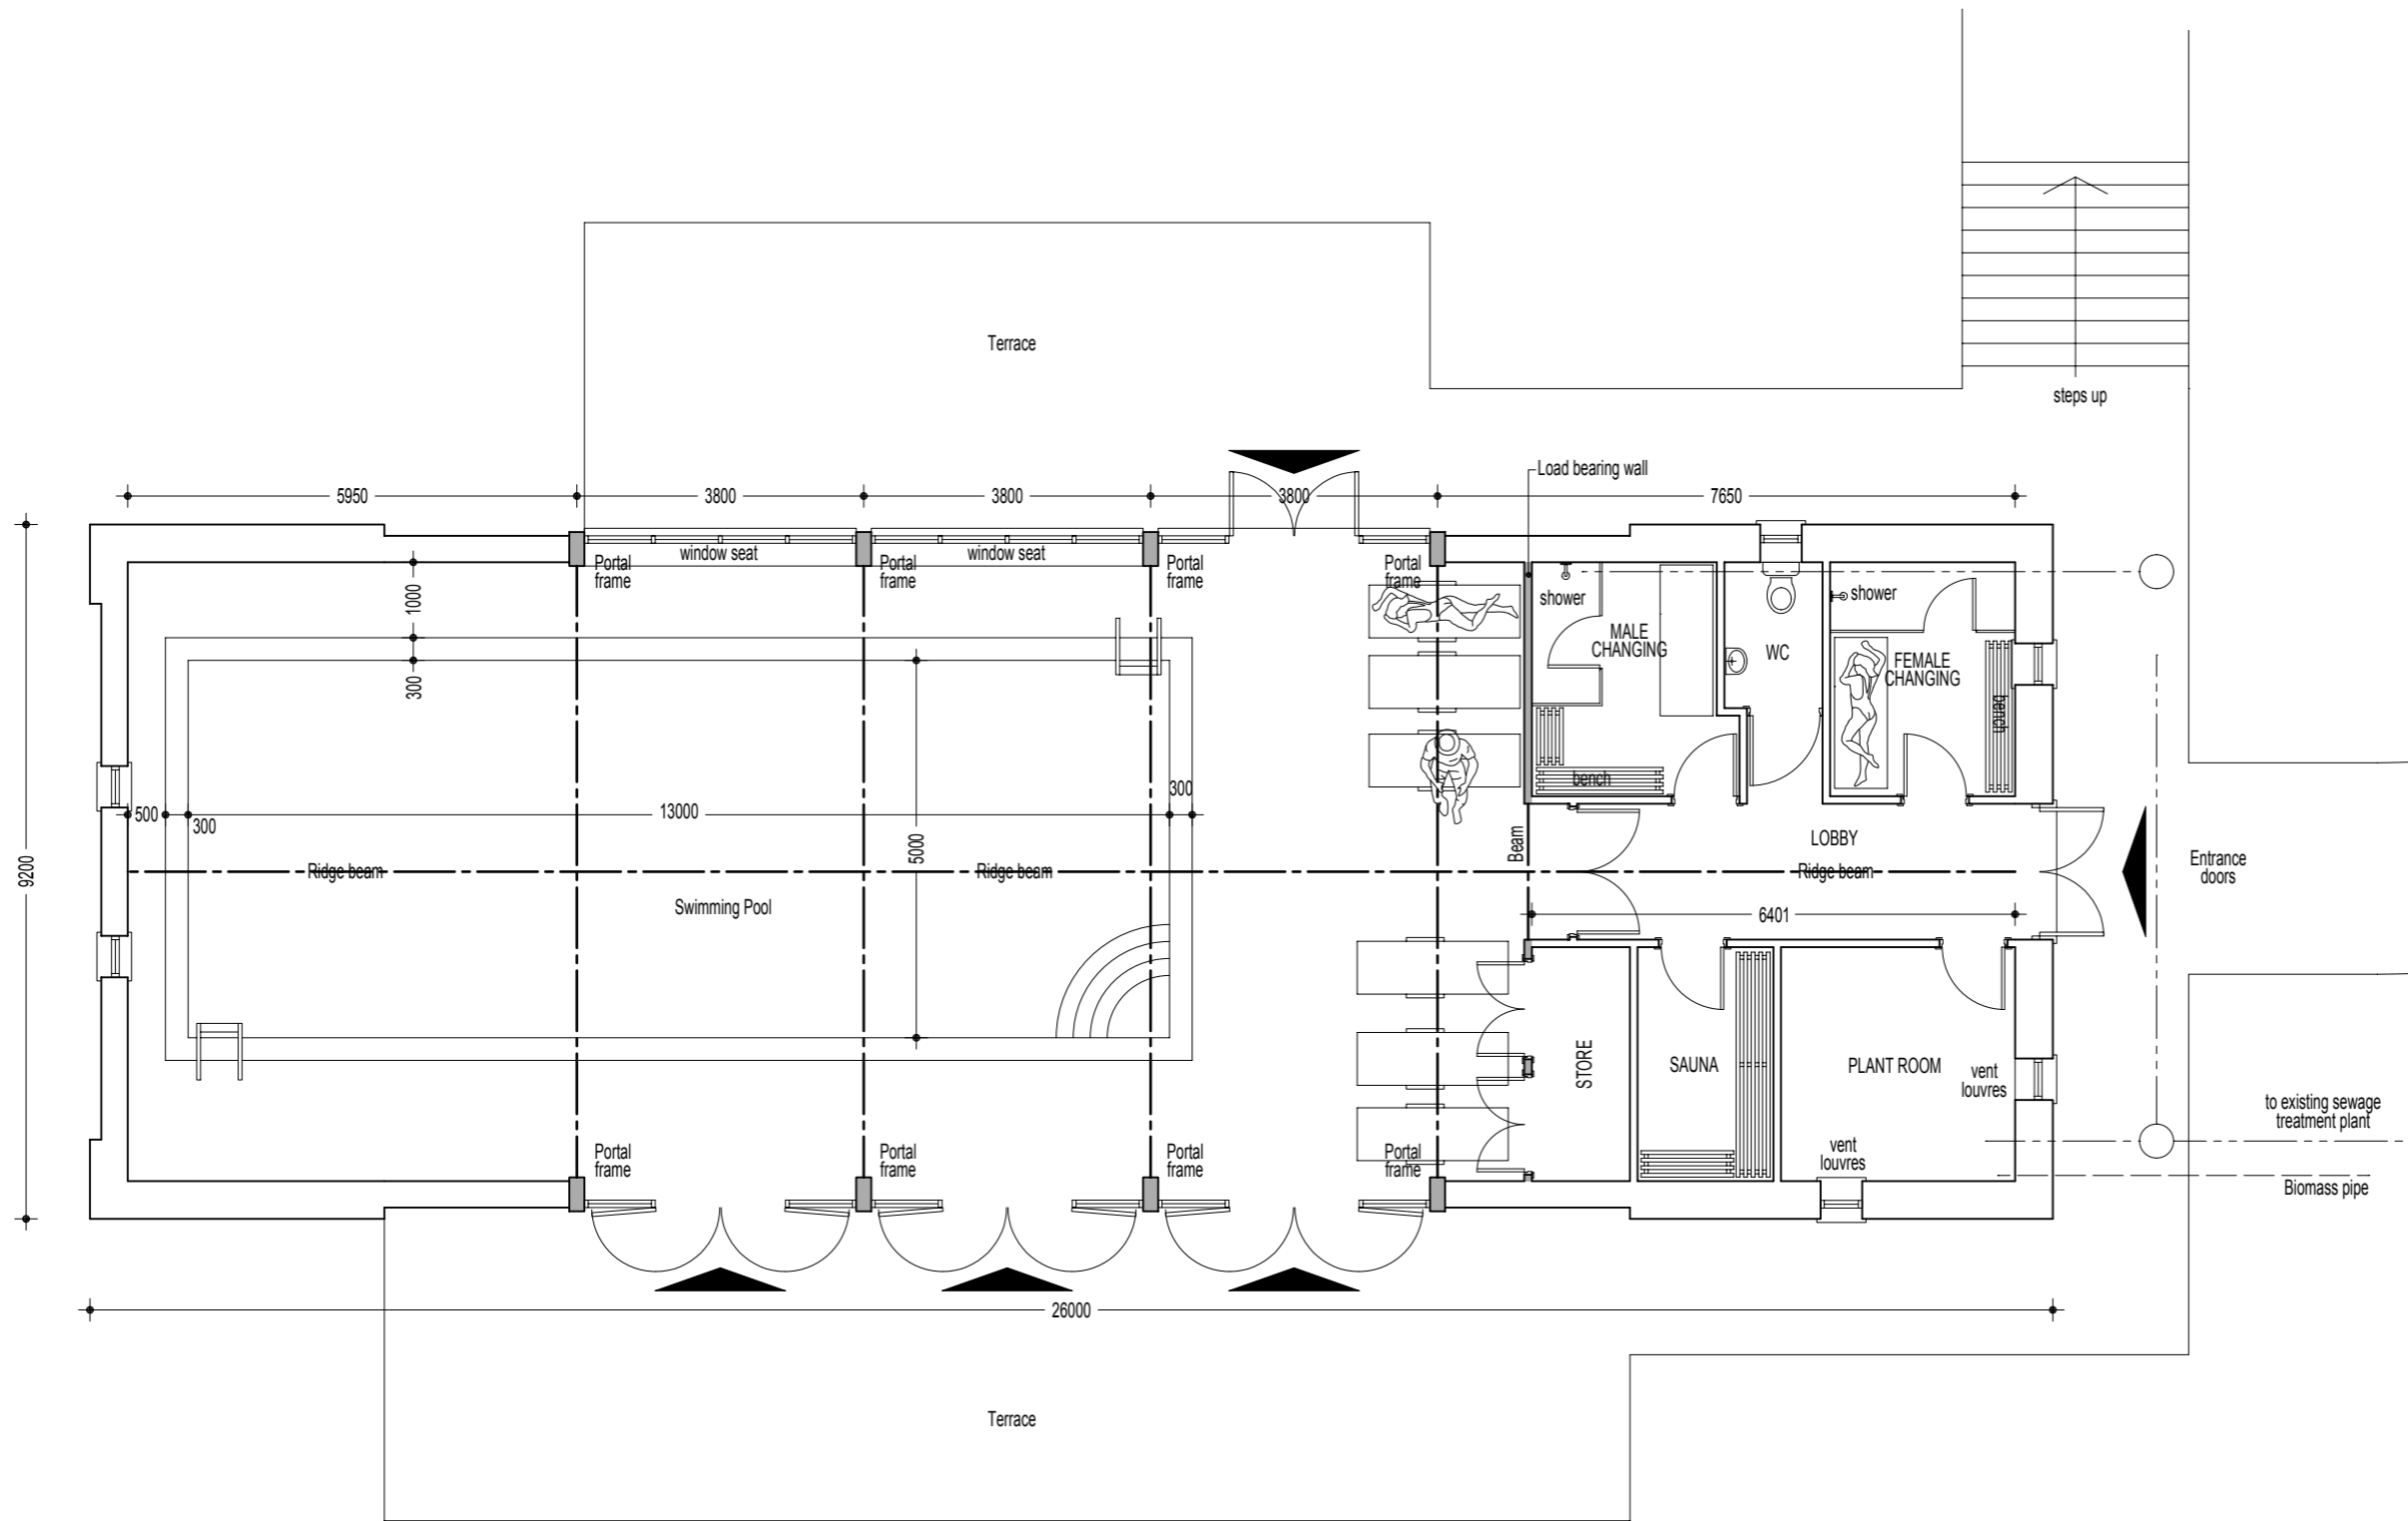

- All construction information should be taken from figured dimensions only.
- All dimensions to be verified on site.

Revisions

**BROOKESPOWELL**  
Chartered Architect

The Studio @ Burley View  
Vale Down  
Lydford  
Okehampton  
Devon EX20 4BB  
01822 820597

bp@brookespowell.co.uk

- Project
- Proposed Swimming pool
- Mornacott farm

Title:  
Proposed plan

PROPOSED PLAN  
1:100

Scale	Date	Drawn
1:100 @ A3	July 2013	PMB - DS
		Checked PMB

Drawing No.	1331 - 101
	A B C D E F G H J